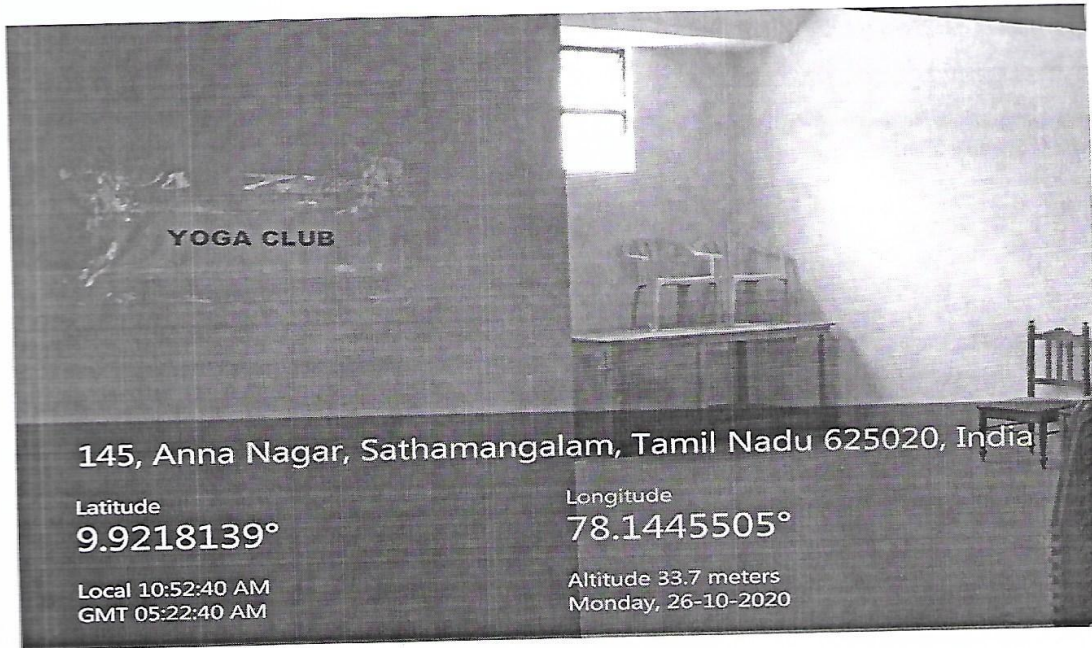

(III) YOGA CLUB