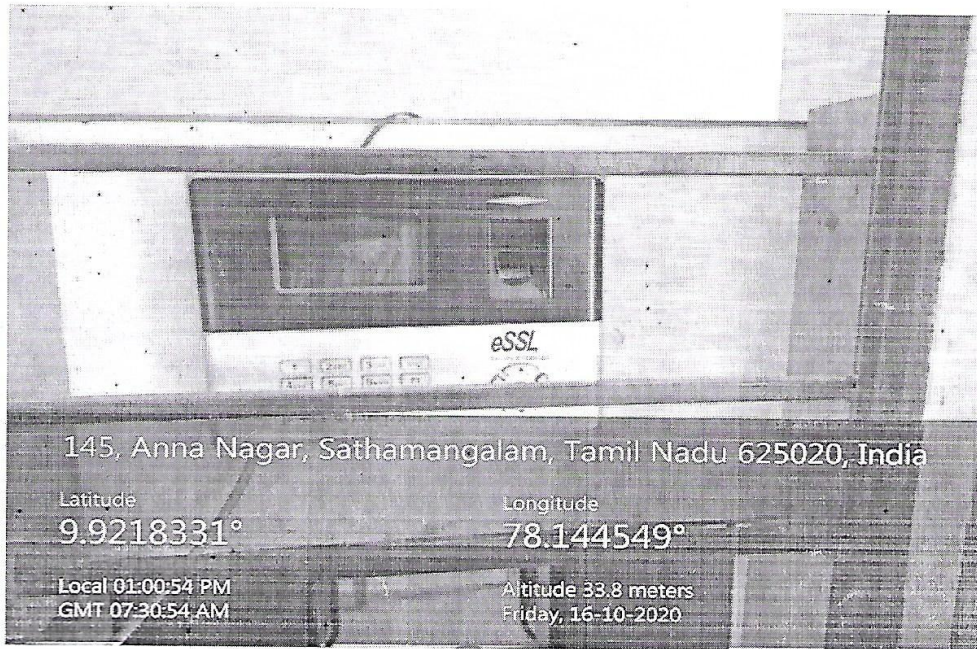

4.14 Bio-Metric

Ly b
Principal
Ambiga College of Arts and Science For Women
Anna Nagar, Madurai-625 020