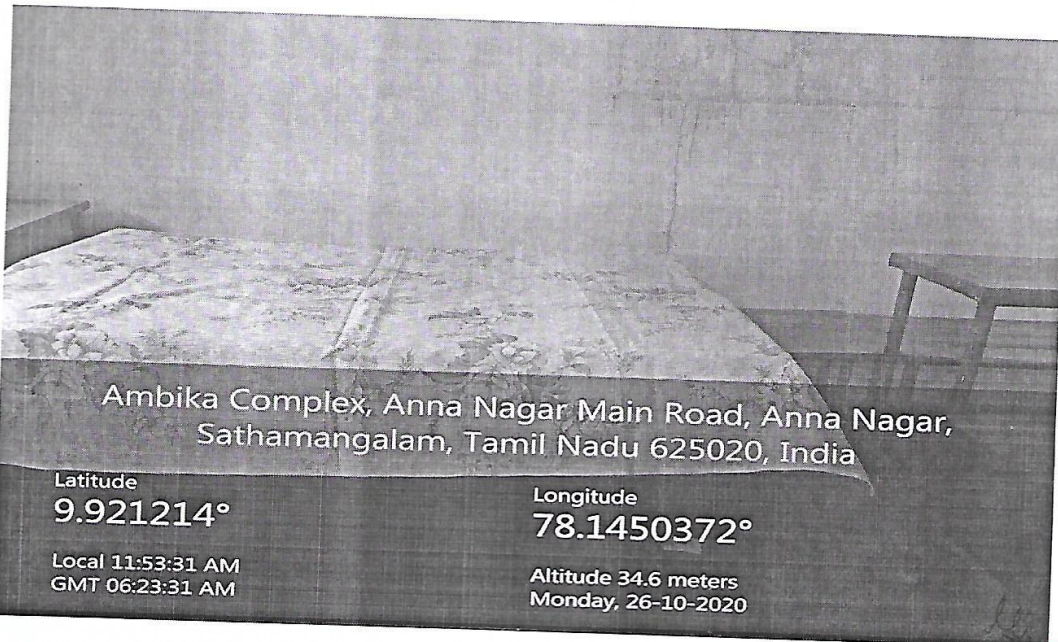

Ambika Complex, Anna Nagar Main Road, Anna Nagar, Sathamangalam, Tamil Nadu 625020, India

Latitude
9.921214°

Local 11:53:31 AM
GMT 06:23:31 AM

Longitude
78.1450372°

Altitude 34.6 meters
Monday, 26-10-2020

Principal
Ambiga College of Arts and Science For Wc