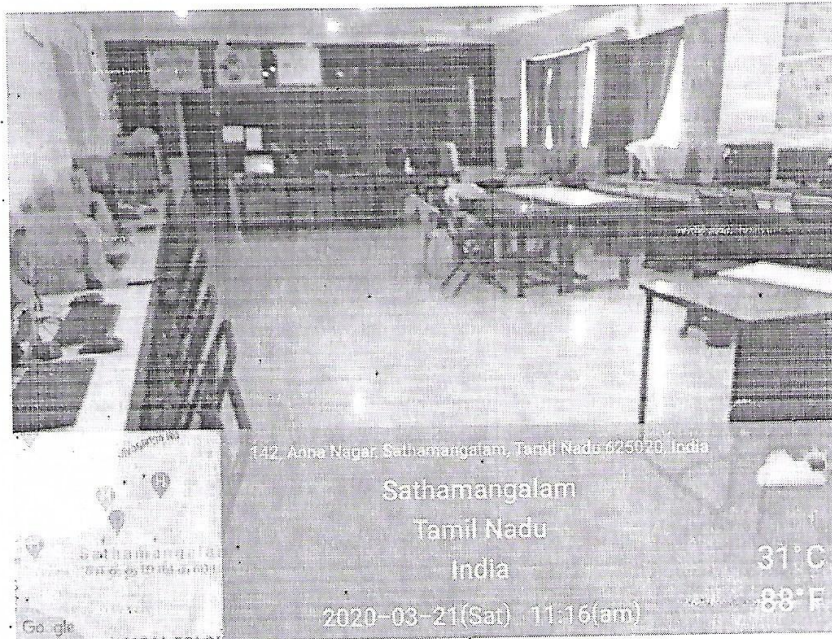

4.11 Laboratories

(I).Cs Lab

[Signature]
Principal

Ambiga College of Arts and Science For Women
Anna Nagar, Madurai-625 020