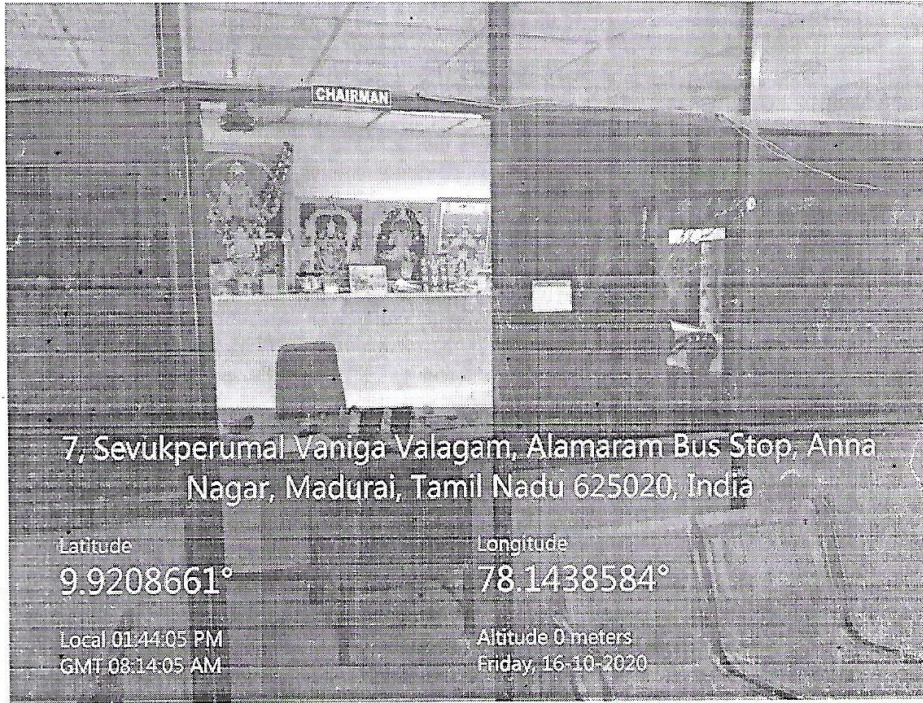

FACILITIES FOR INDOOR GAMES

S.NO.	INFRASTRUCTURE	AREA AVAILABLE (SQ. MTS)
1	CHESS	3.6
2	CARROM BOARD	6.89

S.NO.	INFRASTRUCTURE	QUANTITY
1	CHESS	1
2	CARROM BOARD	3

FACILITIES FOR OUTDOOR GAMES

S.NO.	INFRASTRUCTURE	AREA AVAILABLE (SQ. MTS)
1	ATHLETICS TRACK (200M)	8,250
2	BADMINTON COURT	175.74
3	KHO-KHO COURT	620
4.	VOLLEY BALL COURT	286
5	THROWBALL COURT	345
6	THROW EVENTS	500

Principal
Ambiga College of Arts and Science For Women
Anna Nagar, Madurai-625 020

4.1 Chairman Room

Principal
Ambiga College of Arts and Science For Women
Anna Nagar, Madurai-625 020