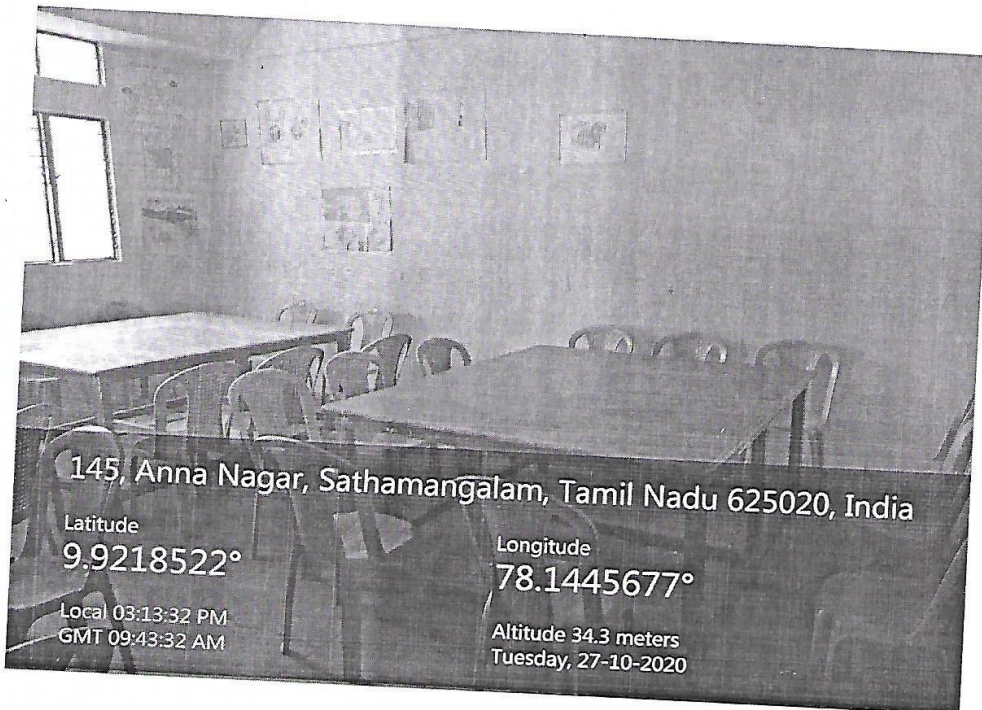

145, Anna Nagar, Sathamangalam, Tamil Nadu 625020, India

Latitude
9.9218522°

Longitude
78.1445677°

Local 03:13:56 PM
GMT 09:43:56 AM

Altitude 34.3 meters
Tuesday, 27-10-2020

145, Anna Nagar, Sathamangalam, Tamil Nadu 625020, India