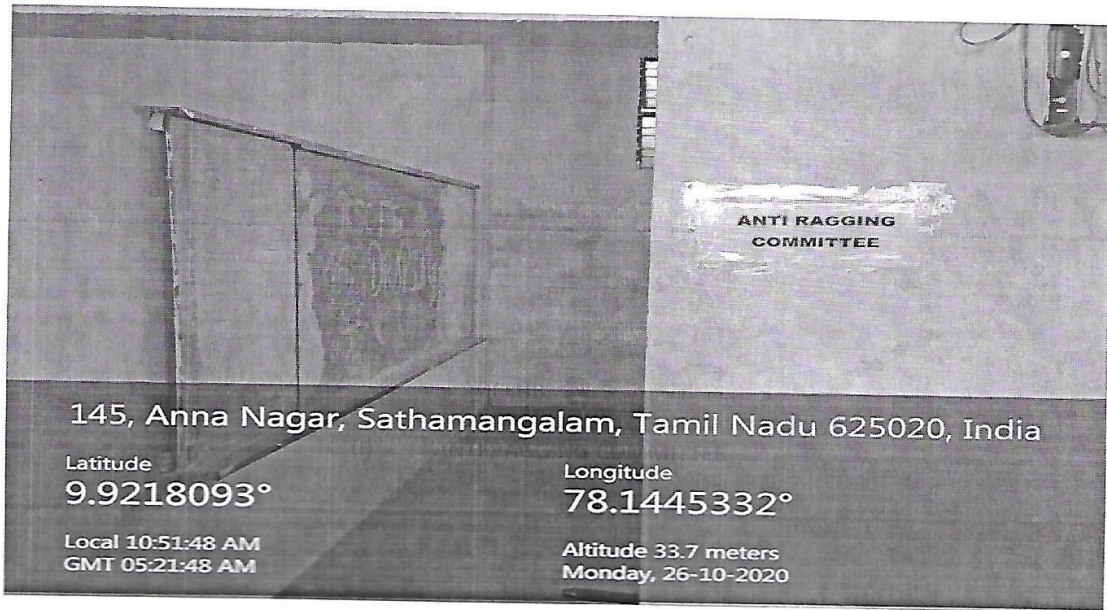

CLUB

(I) ANTI RAGGING COMMITTEE