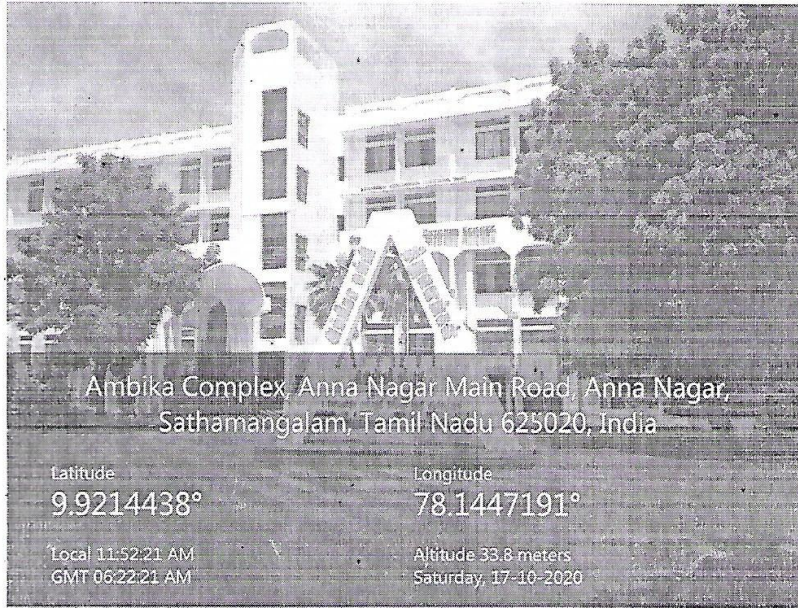

4.5 Blocks (A&B)

Block-A