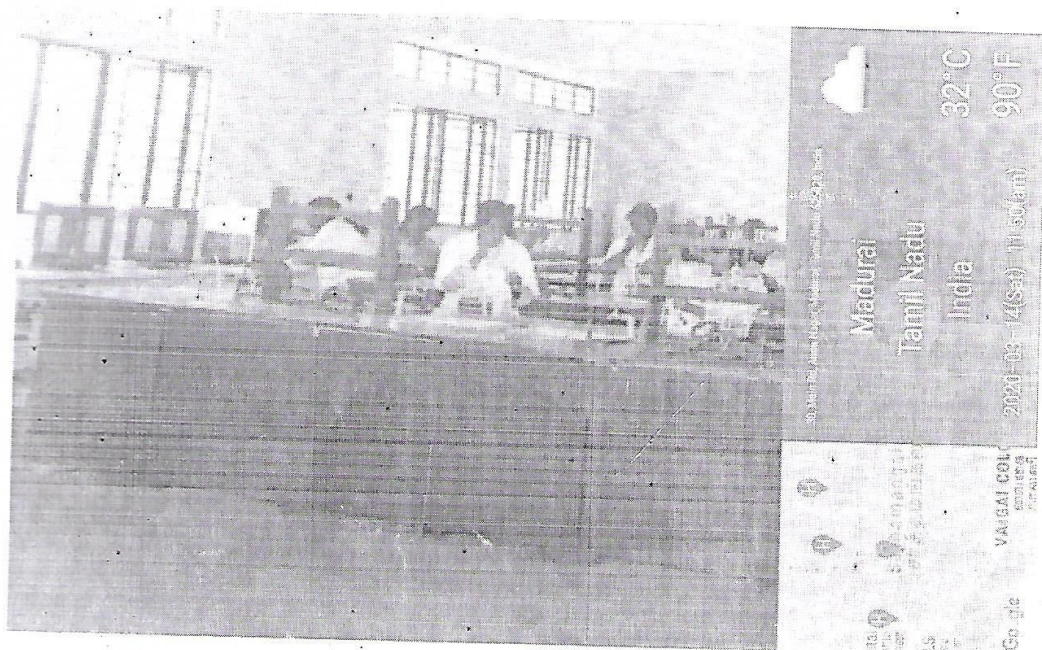

(ii) Chemistry Lab

Principal
Ambiga College of Arts and Science For Women
Anna Nagar, Madurai-625 020