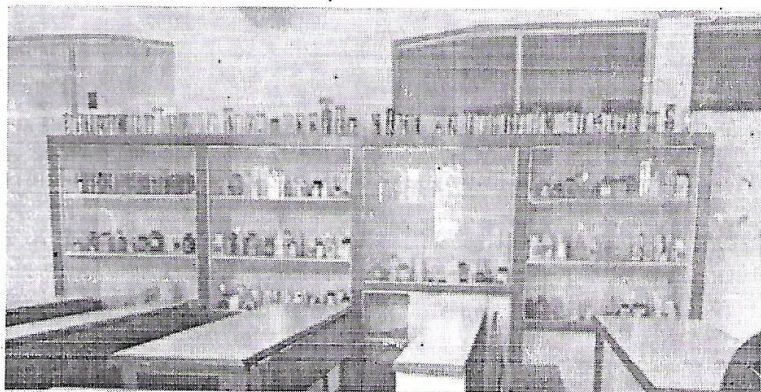

(iii) Micro Biology Lab

My la

Principal

Ambiga College of Arts and Science For Women
Anna Nagar, Madurai-625 020