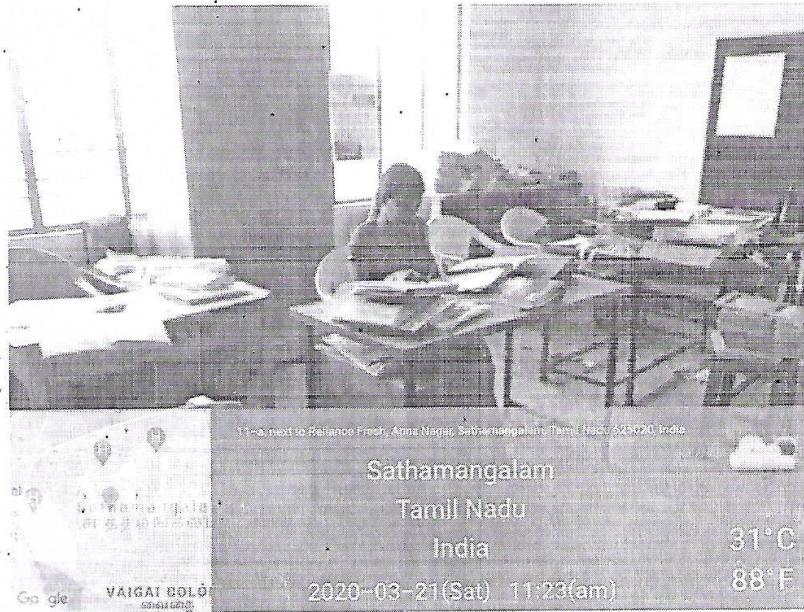

4.3 Faculty Room

[Handwritten signature]

Principal
Ambiga College of Arts and Science For Women
Anna Nagar, Madurai-625 020