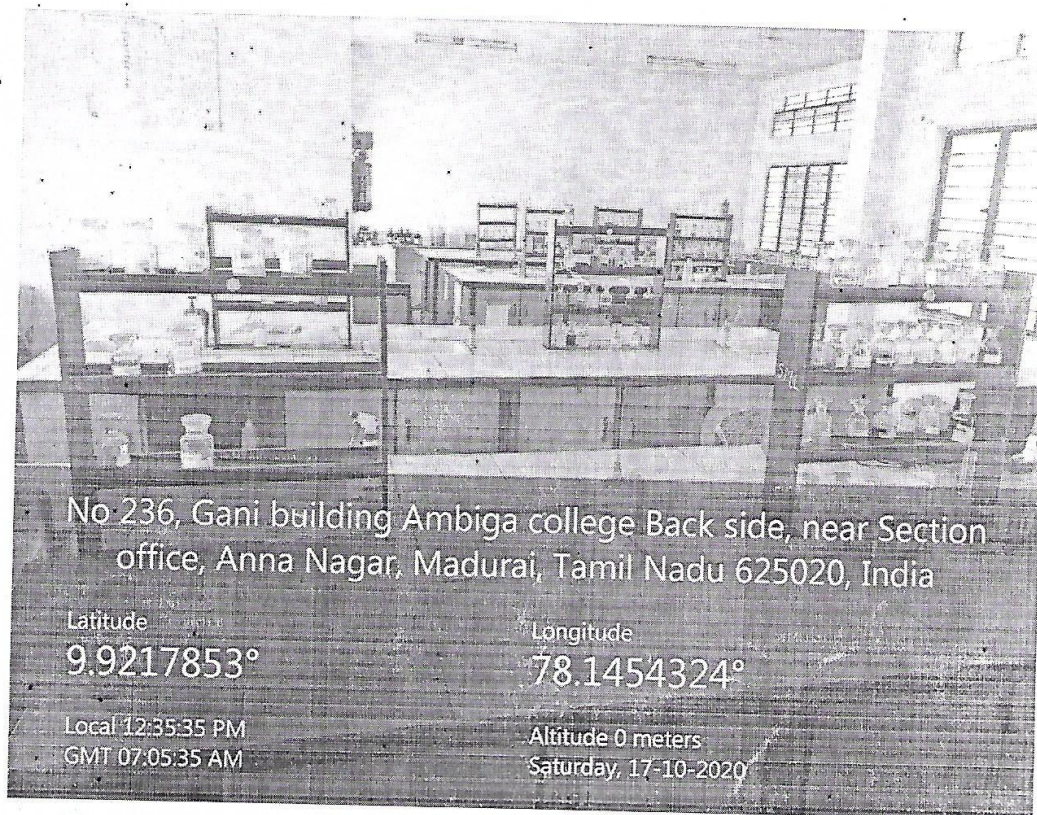

(ii) Chemistry Lab

Principal
Ambiga College of Arts and Science For Women
Anna Nagar, Madurai-625 020