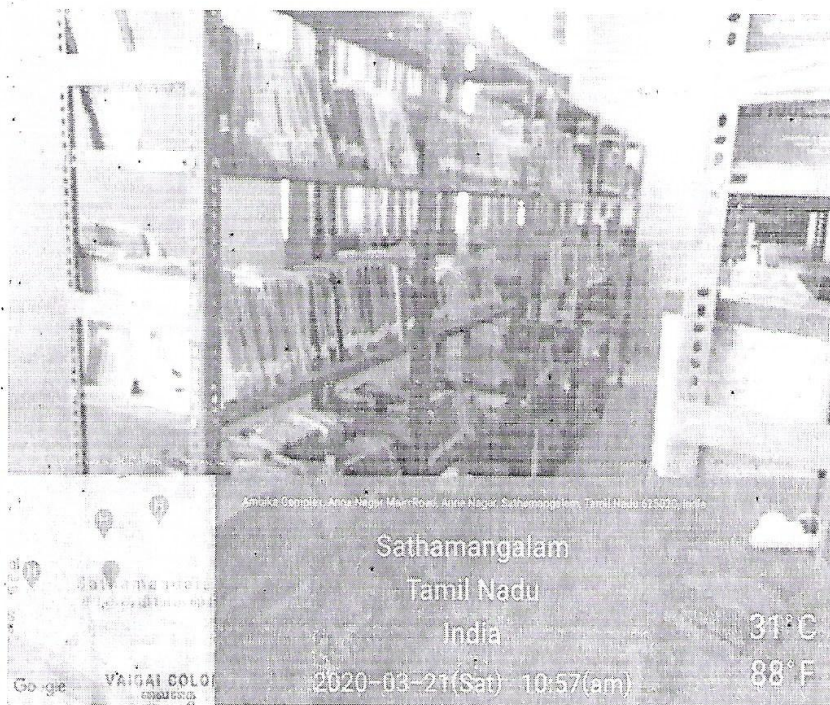

4.7 Library

Principal
Ambiga College of Arts and Science For Women
Anna Nagar, Madurai-625 020