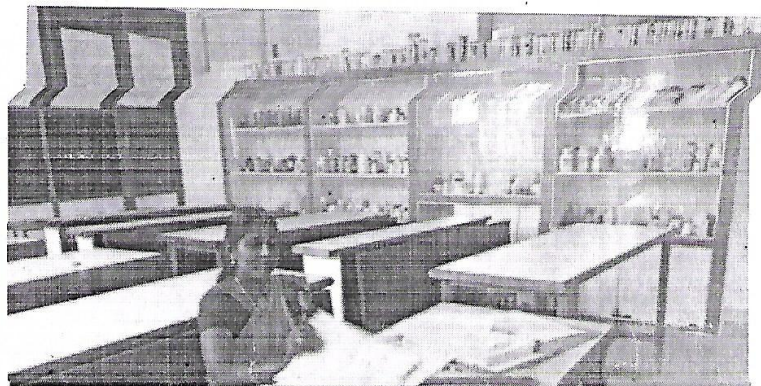

(iii) Micro Biology Lab

My la

Principal

Ambiga College of Arts and Science For Women
Anna Nagar, Madurai-625 020