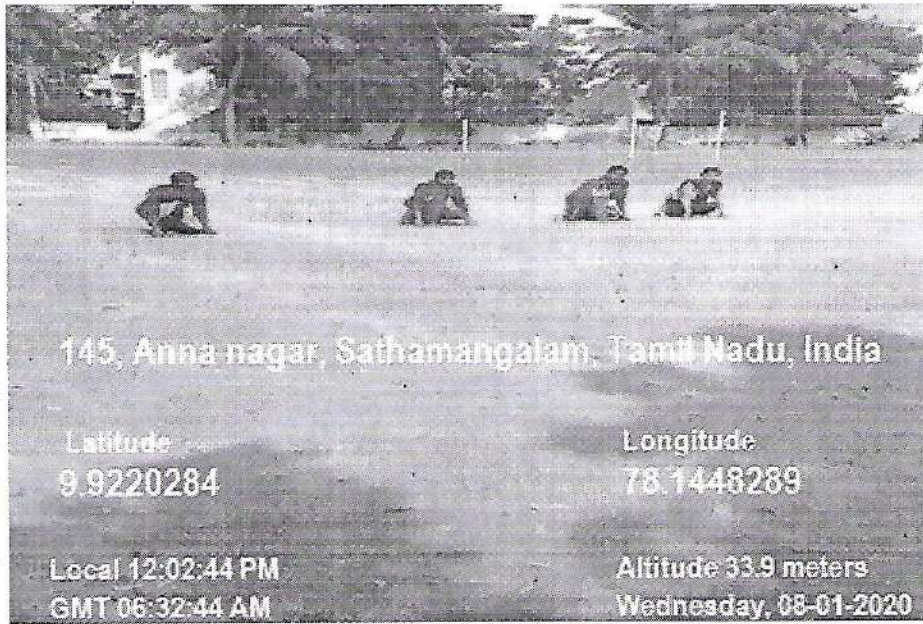

4.5 ATHLETIC EVENTS

Principal
Ambiga College of Arts and Science For Women
Anna Nagar, Madurai-625 020