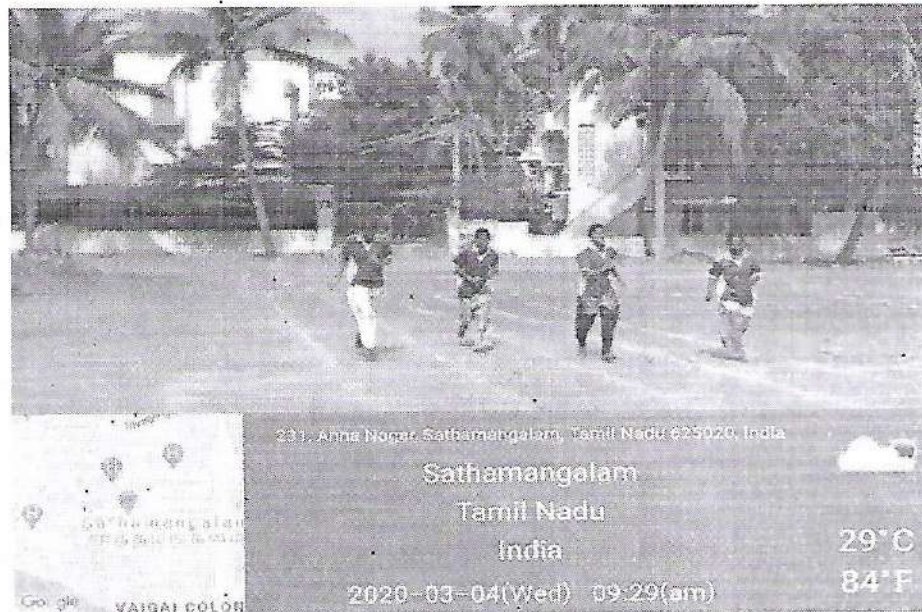

4.5 ATHLETIC EVENTS

Principal
Ambiga College of Arts and Science For Women
Anna Nagar, Madurai-625 020